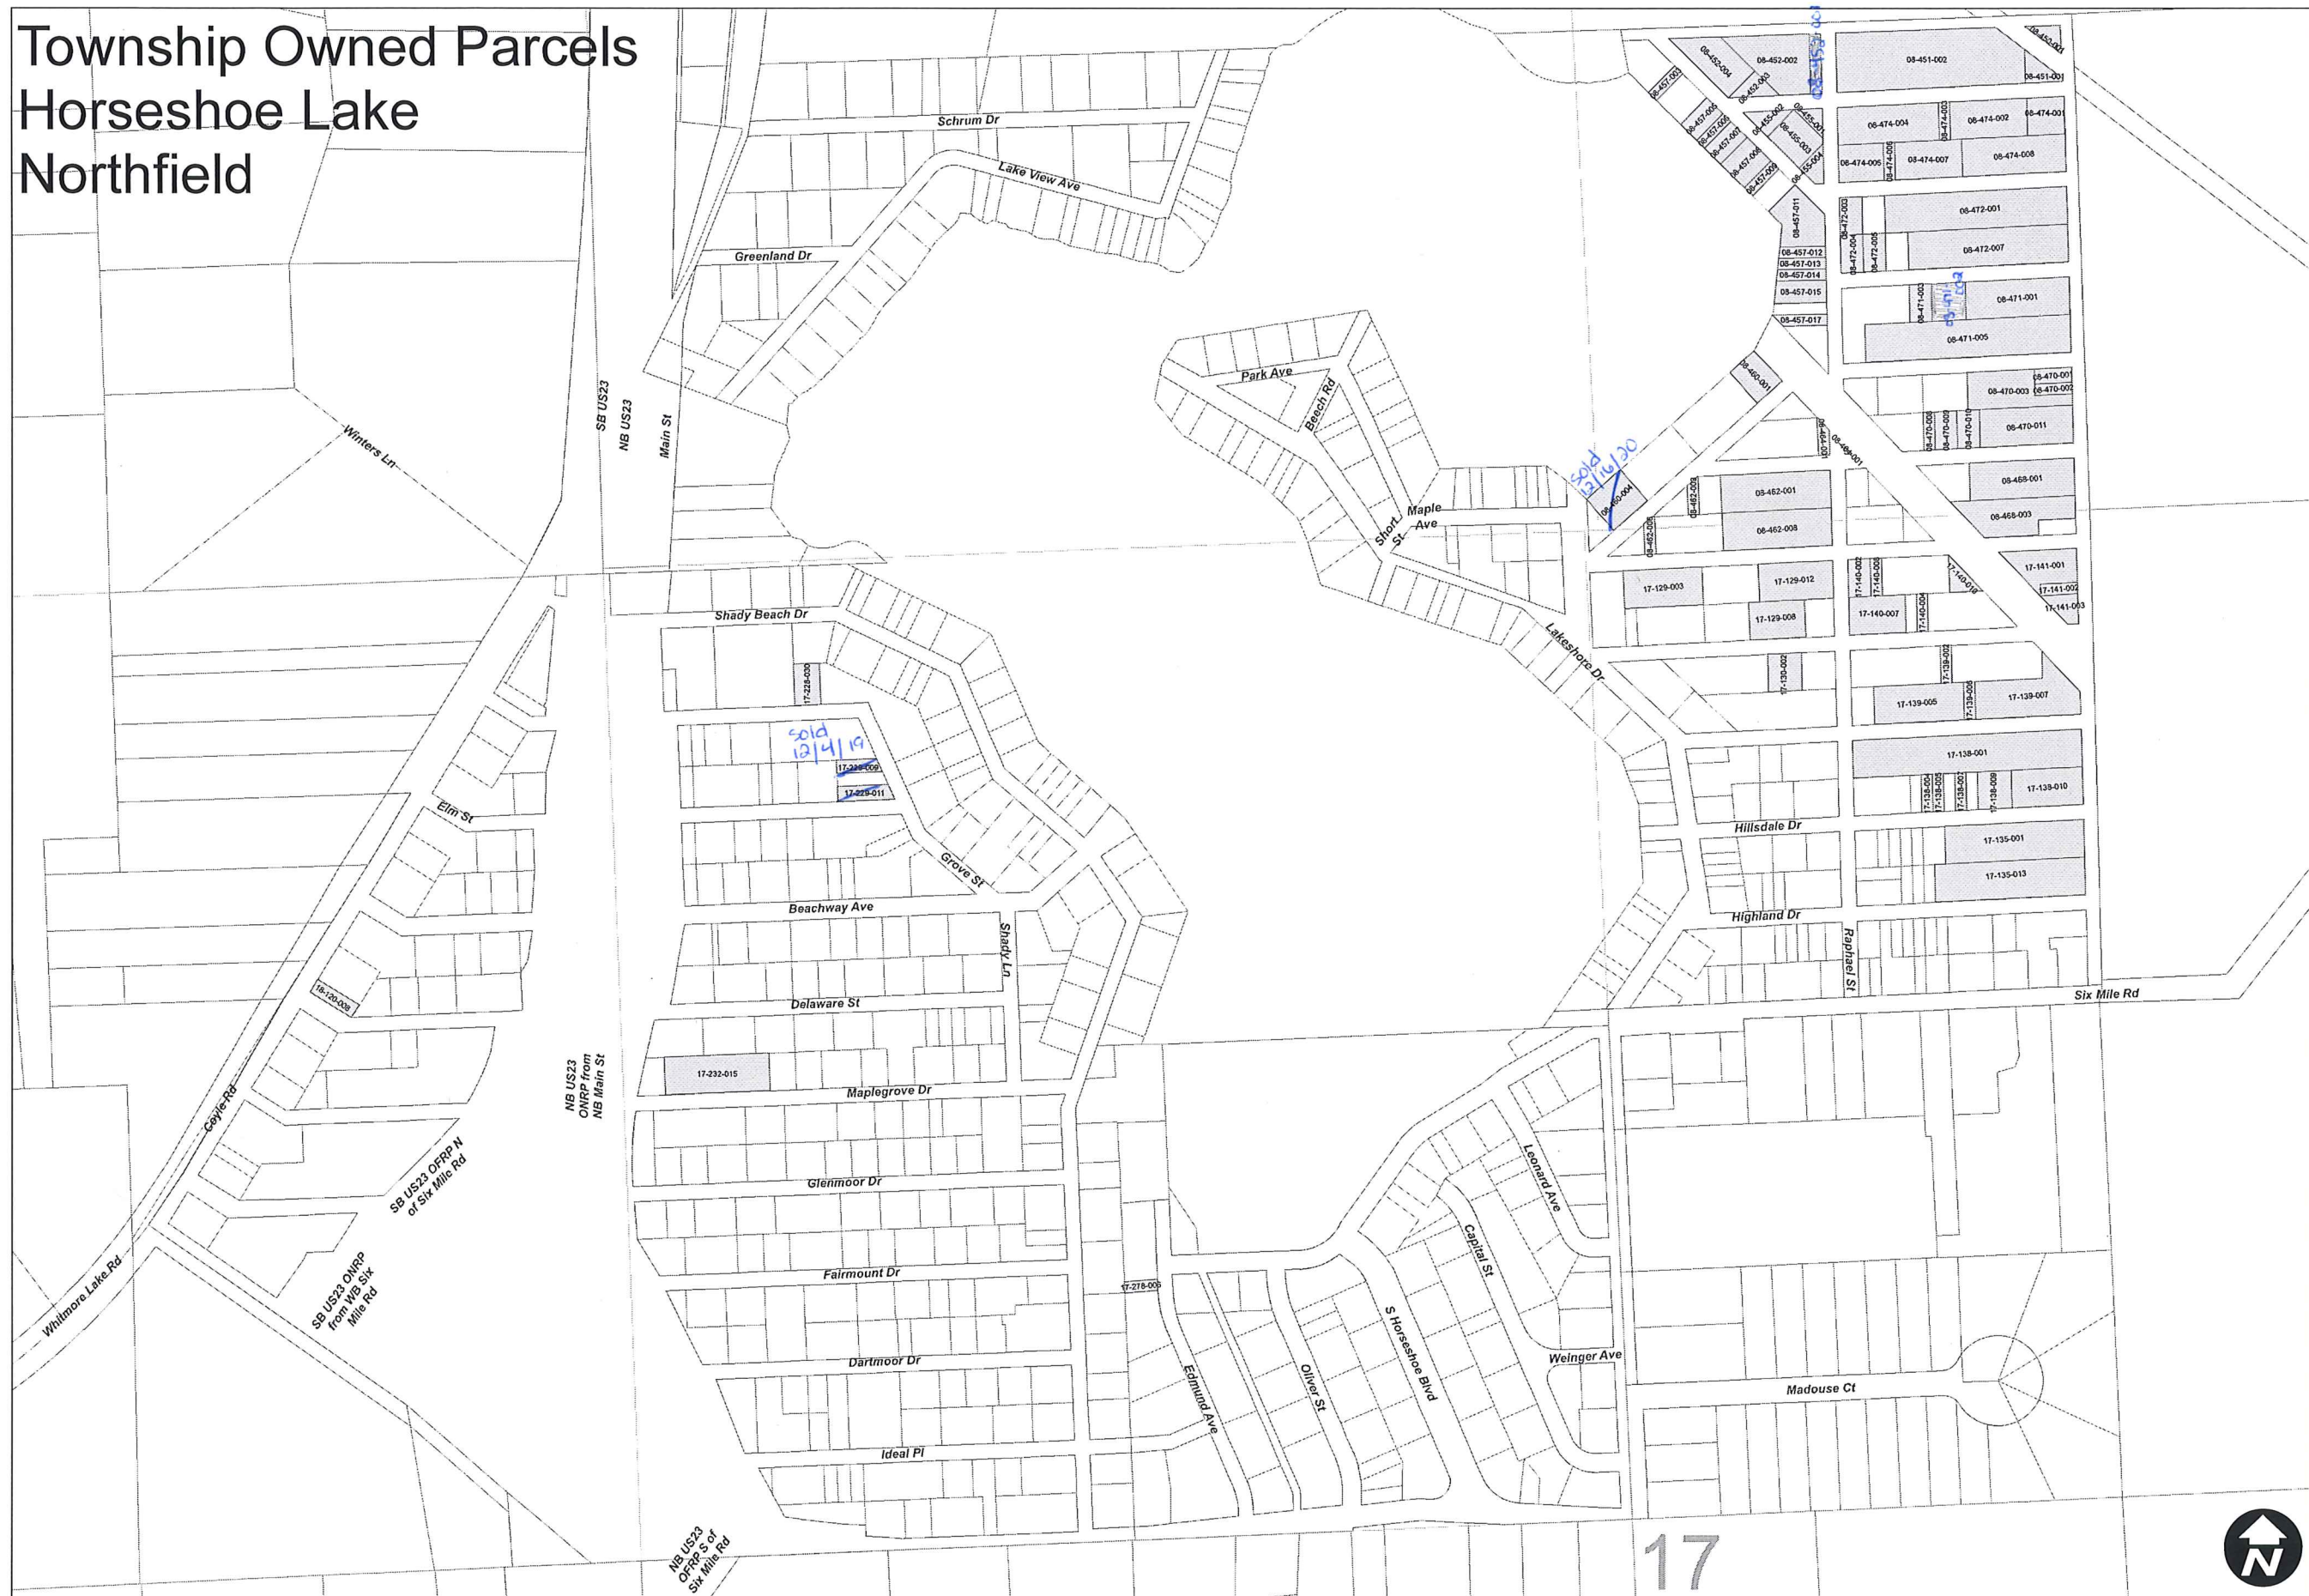

Township Owned Parcels Horseshoe Lake Northfield

- ▭ Jurisdiction Boundary
- Section Line
- Quarter Section Line
- ▭ Parcels

Legend
 Township Owned